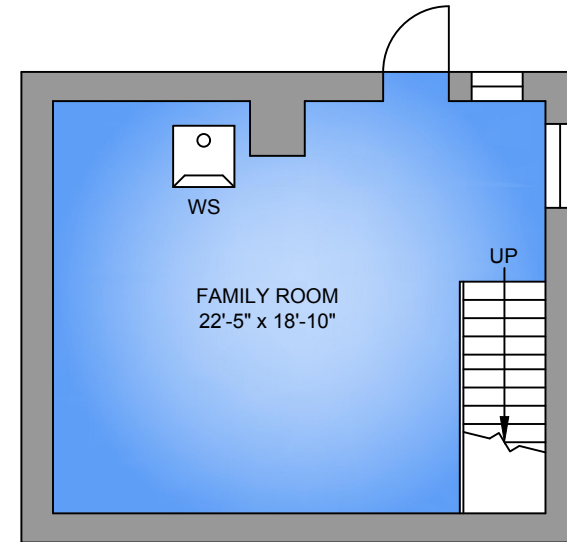

MAIN FLOOR
 2273 SQ. FT.
 8FT. CEILING

LOWER FLOOR
 548 SQ. FT.
 7FT. CEILING

NORTH

160 PALLOT WAY APRIL 18, 2019 PREPARED FOR THE EXCLUSIVE USE OF SANDRA SMITH PLANS MAY NOT BE 100% ACCURATE, IF CRITICAL BUYER TO VERIFY.		
FLOOR	AREA (SQ. FT.)	
	TOTAL	FINISHED
MAIN	2273	2273
LOWER	548	548
TOTAL	2821	2821

COTTAGE
298 SQ. FT.
8FT. CEILING

STUDIO
196 SQ. FT.
8FT. CEILING

160 PALLOT WAY APRIL 18, 2019 PREPARED FOR THE EXCLUSIVE USE OF SANDRA SMITH PLANS MAY NOT BE 100% ACCURATE, IF CRITICAL BUYER TO VERIFY.		
FLOOR	AREA (SQ. FT.)	
	TOTAL	FINISHED
COTTAGE	298	298
STUDIO	196	196
TOTAL	494	494