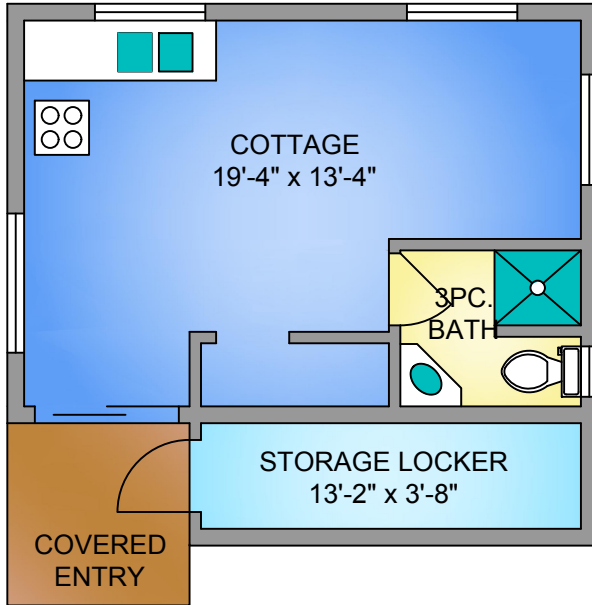

MAIN FLOOR
 2273 SQ. FT.
 8FT. CEILING

LOWER FLOOR
 548 SQ. FT.
 7FT. CEILING

NORTH

160 PALLOT WAY APRIL 18, 2019 PREPARED FOR THE EXCLUSIVE USE OF SANDRA SMITH PLANS MAY NOT BE 100% ACCURATE, IF CRITICAL BUYER TO VERIFY.		
FLOOR	AREA (SQ. FT.)	
	TOTAL	FINISHED
MAIN	2273	2273
LOWER	548	548
TOTAL	2821	2821

COTTAGE
298 SQ. FT.
8FT. CEILING

STUDIO
196 SQ. FT.
8FT. CEILING

160 PALLOT WAY APRIL 18, 2019 PREPARED FOR THE EXCLUSIVE USE OF SANDRA SMITH PLANS MAY NOT BE 100% ACCURATE, IF CRITICAL BUYER TO VERIFY.		
FLOOR	AREA (SQ. FT.)	
	TOTAL	FINISHED
COTTAGE	298	298
STUDIO	196	196
TOTAL	494	494