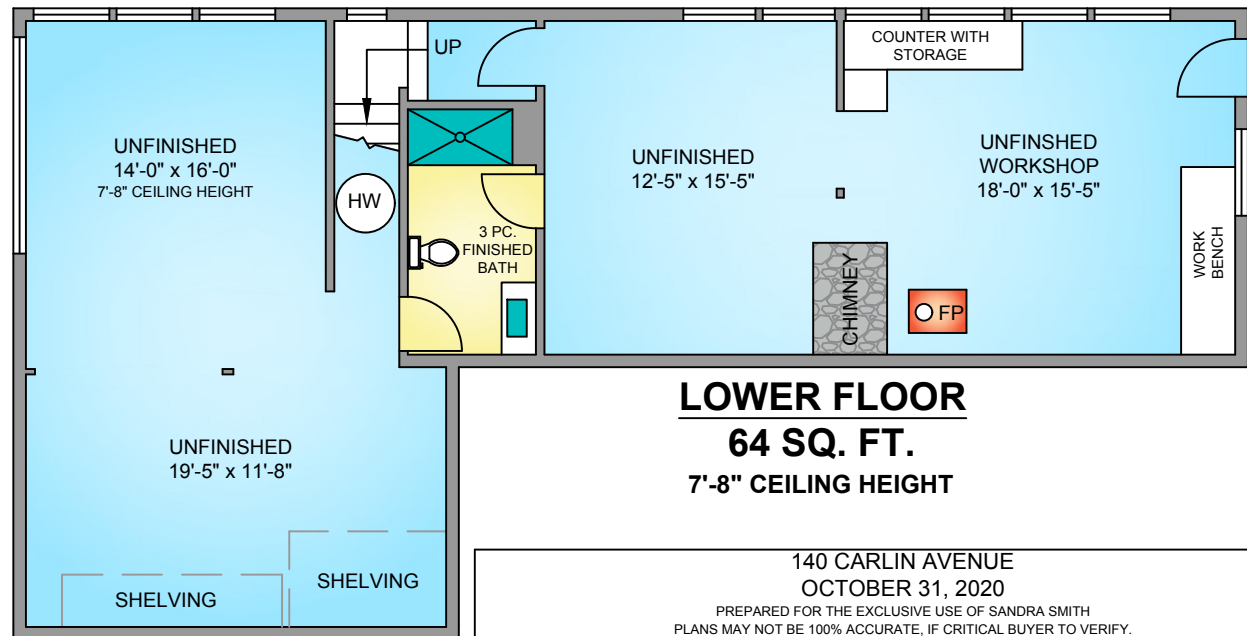

NORTH

MAIN FLOOR
1245 SQ. FT.
 8'-0" - 10'2" CEILING HEIGHT

LOWER FLOOR
64 SQ. FT.
 7'-8" CEILING HEIGHT

140 CARLIN AVENUE OCTOBER 31, 2020 PREPARED FOR THE EXCLUSIVE USE OF SANDRA SMITH PLANS MAY NOT BE 100% ACCURATE, IF CRITICAL BUYER TO VERIFY.				
FLOOR	TOTAL	AREA (SQ. FT.)		
		FINISHED	UNFINISHED	DECK / PATIO
MAIN	1245	1245	-	652
LOWER	1205	64	1141	-
TOTAL	2450	1309	1141	652